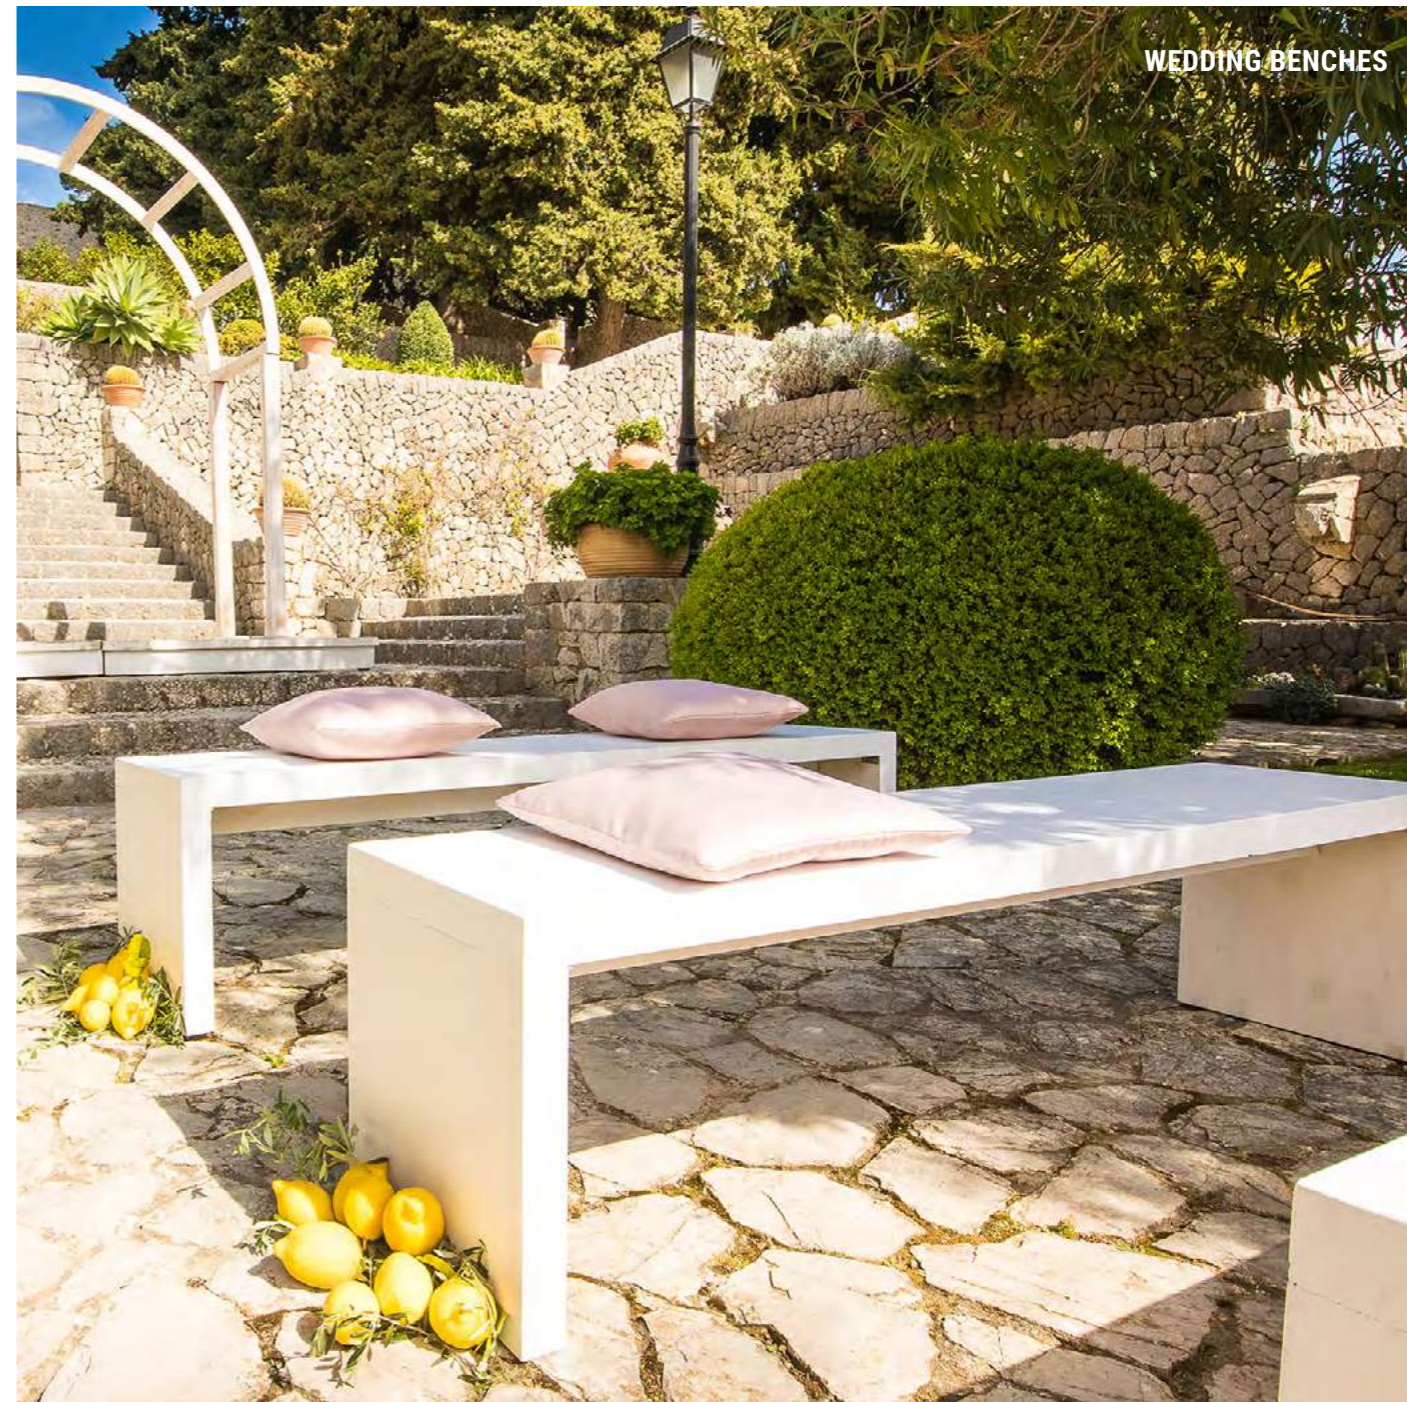

# WEDDING-ARCH ROUND

Double framed circular wedding arch  
floristry and decorations upon demand.

**COLOUR: WHITE**

**MATERIAL: METAL**

**SIZE: 2 X 0,2 X 2,4M**

WEDDING ARCH

WEDDING BENCHES

**WOODEN EASEL**  
SIZE: H: 183 CM