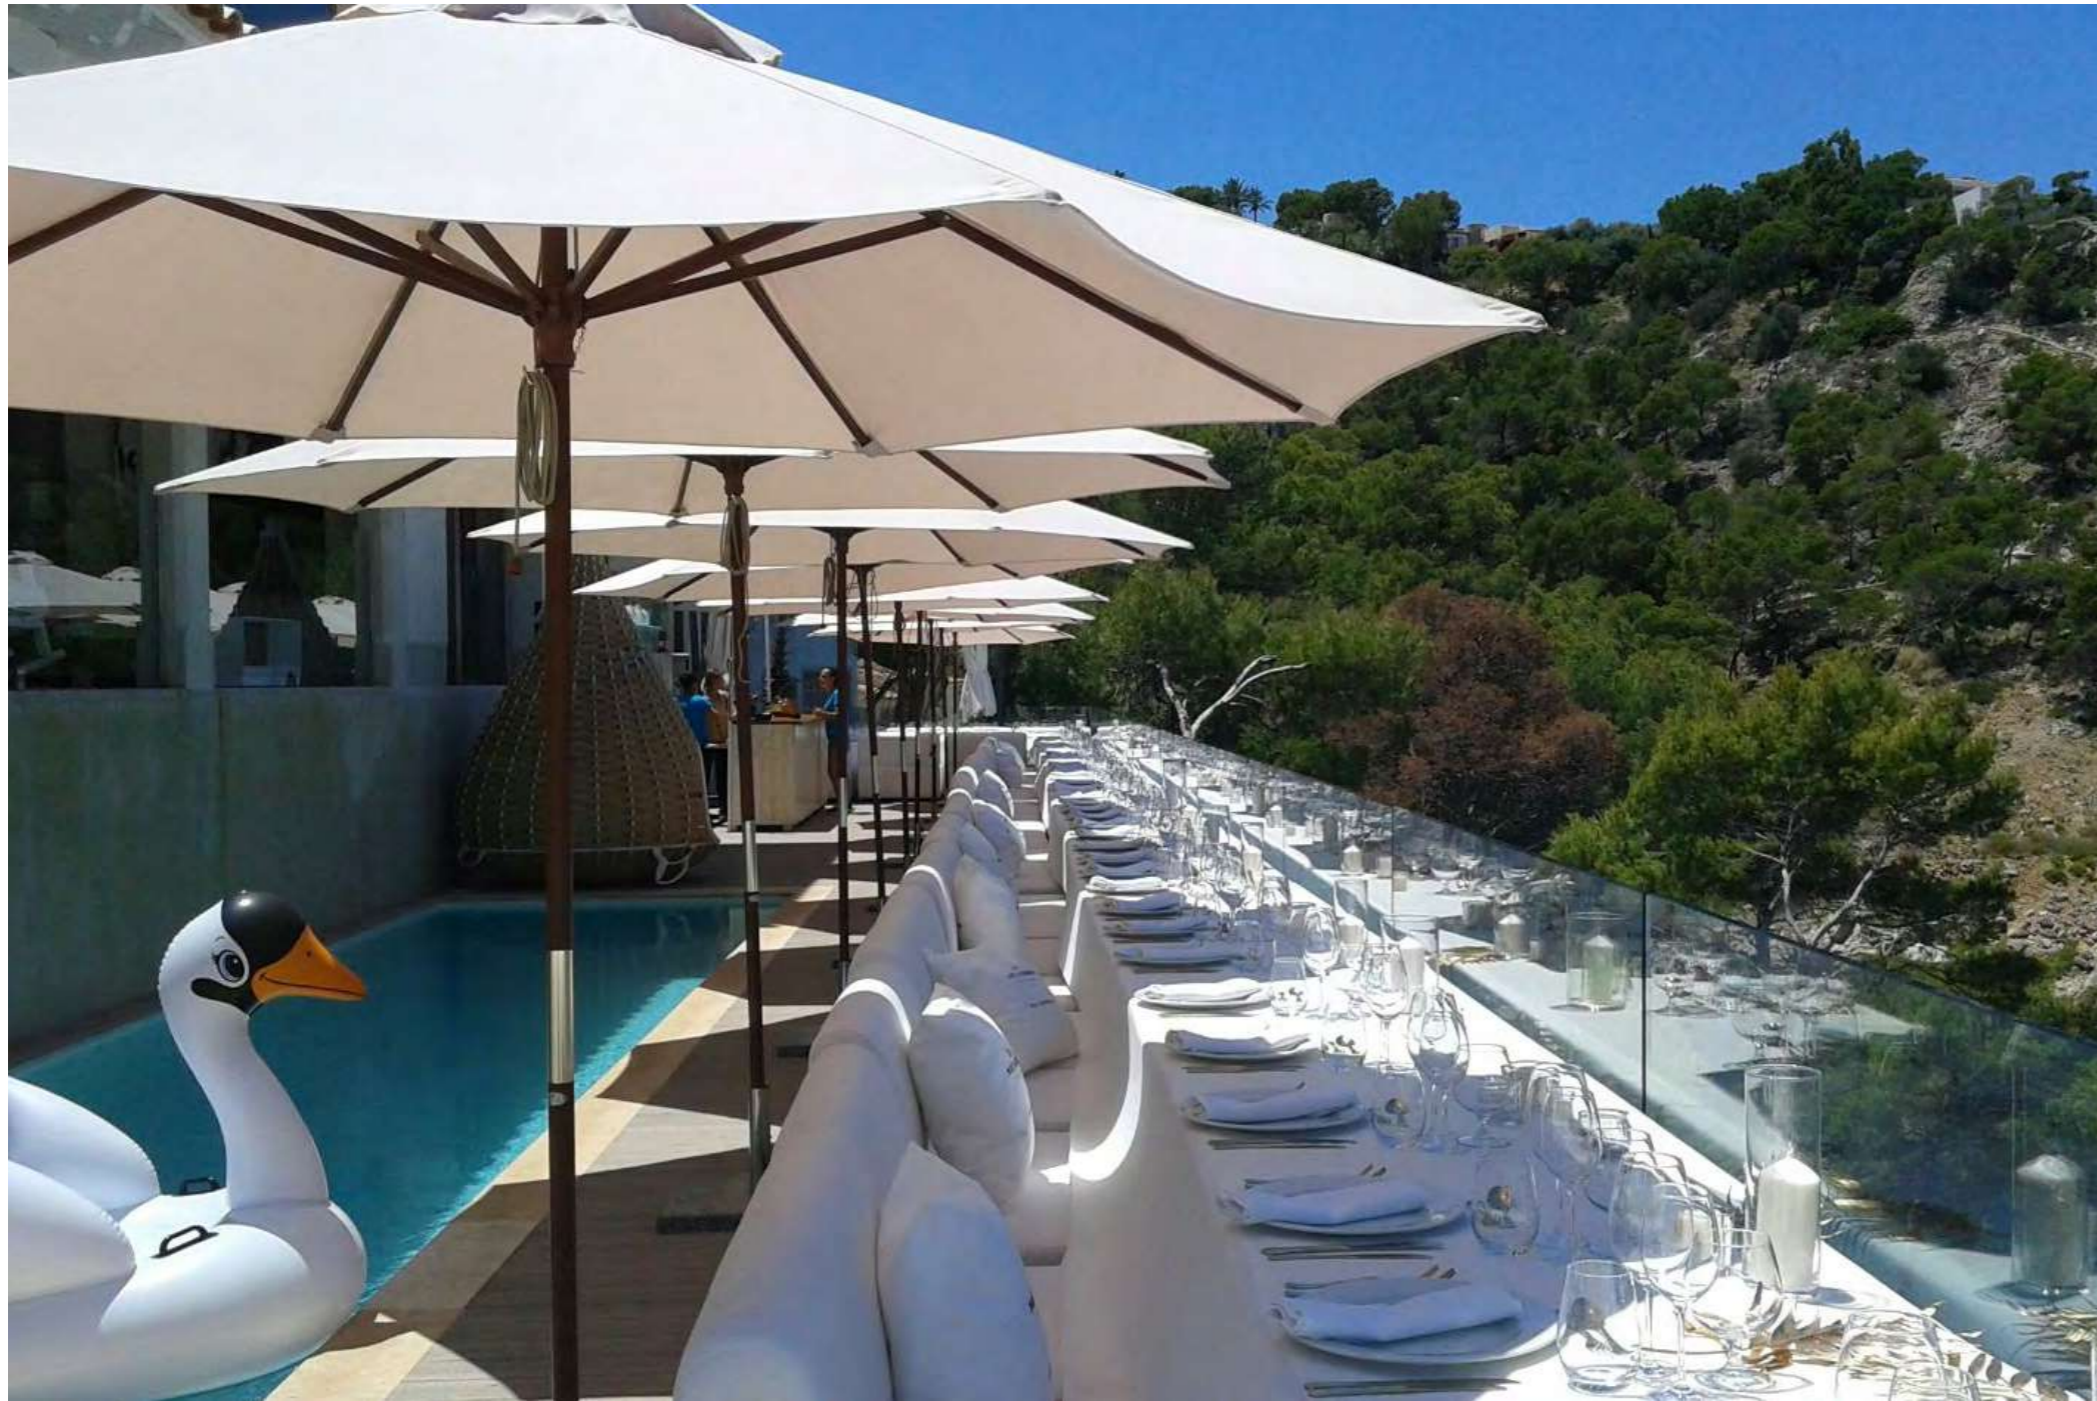

**CLASSIC EDISON FESTOON**

**LED FESTOON LIGHTING**

**FAIRY LIGHTS**

**STAINLESS STEEL LANTERN**

**LED CUBE**

**TORCH**

HARDWOOD UMBRELLA

CANTILEVER UMBRELLA